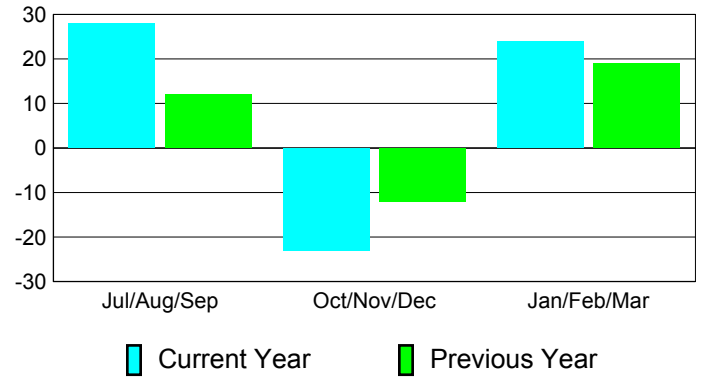

Membership Results
2010-2011

Membership
2009-2010

Month	Net Memb Goal	Actual New Memb	Actual Dropped Memb	Gain/Loss of Memb	Gain/Loss of Memb
Jul/Aug/Sep	35	90	-62	28	12
Oct/Nov/Dec	35	32	-55	-23	-12
Jan/Feb/Mar	55	61	-37	24	19
Totals	125	183	-154	29	19

Membership Results 2010-2011

Goal, New, Dropped, Gain/Loss

Comparison of Membership Gain/Loss

Current Year Compared to the Previous Year

Gender Comparison 2010-2011

Jul/Aug/Sep

Oct/Nov/Dec

Jan/Feb/Mar