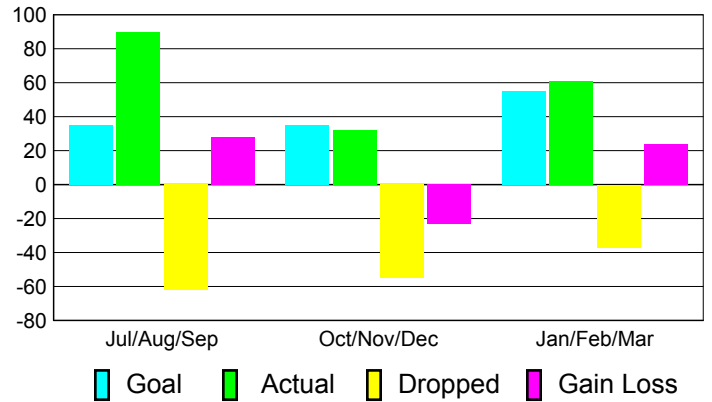

Membership Results 2010-2011

Goal, New, Dropped, Gain/Loss

Comparison of Membership Gain/Loss

Current Year Compared to the Previous Year